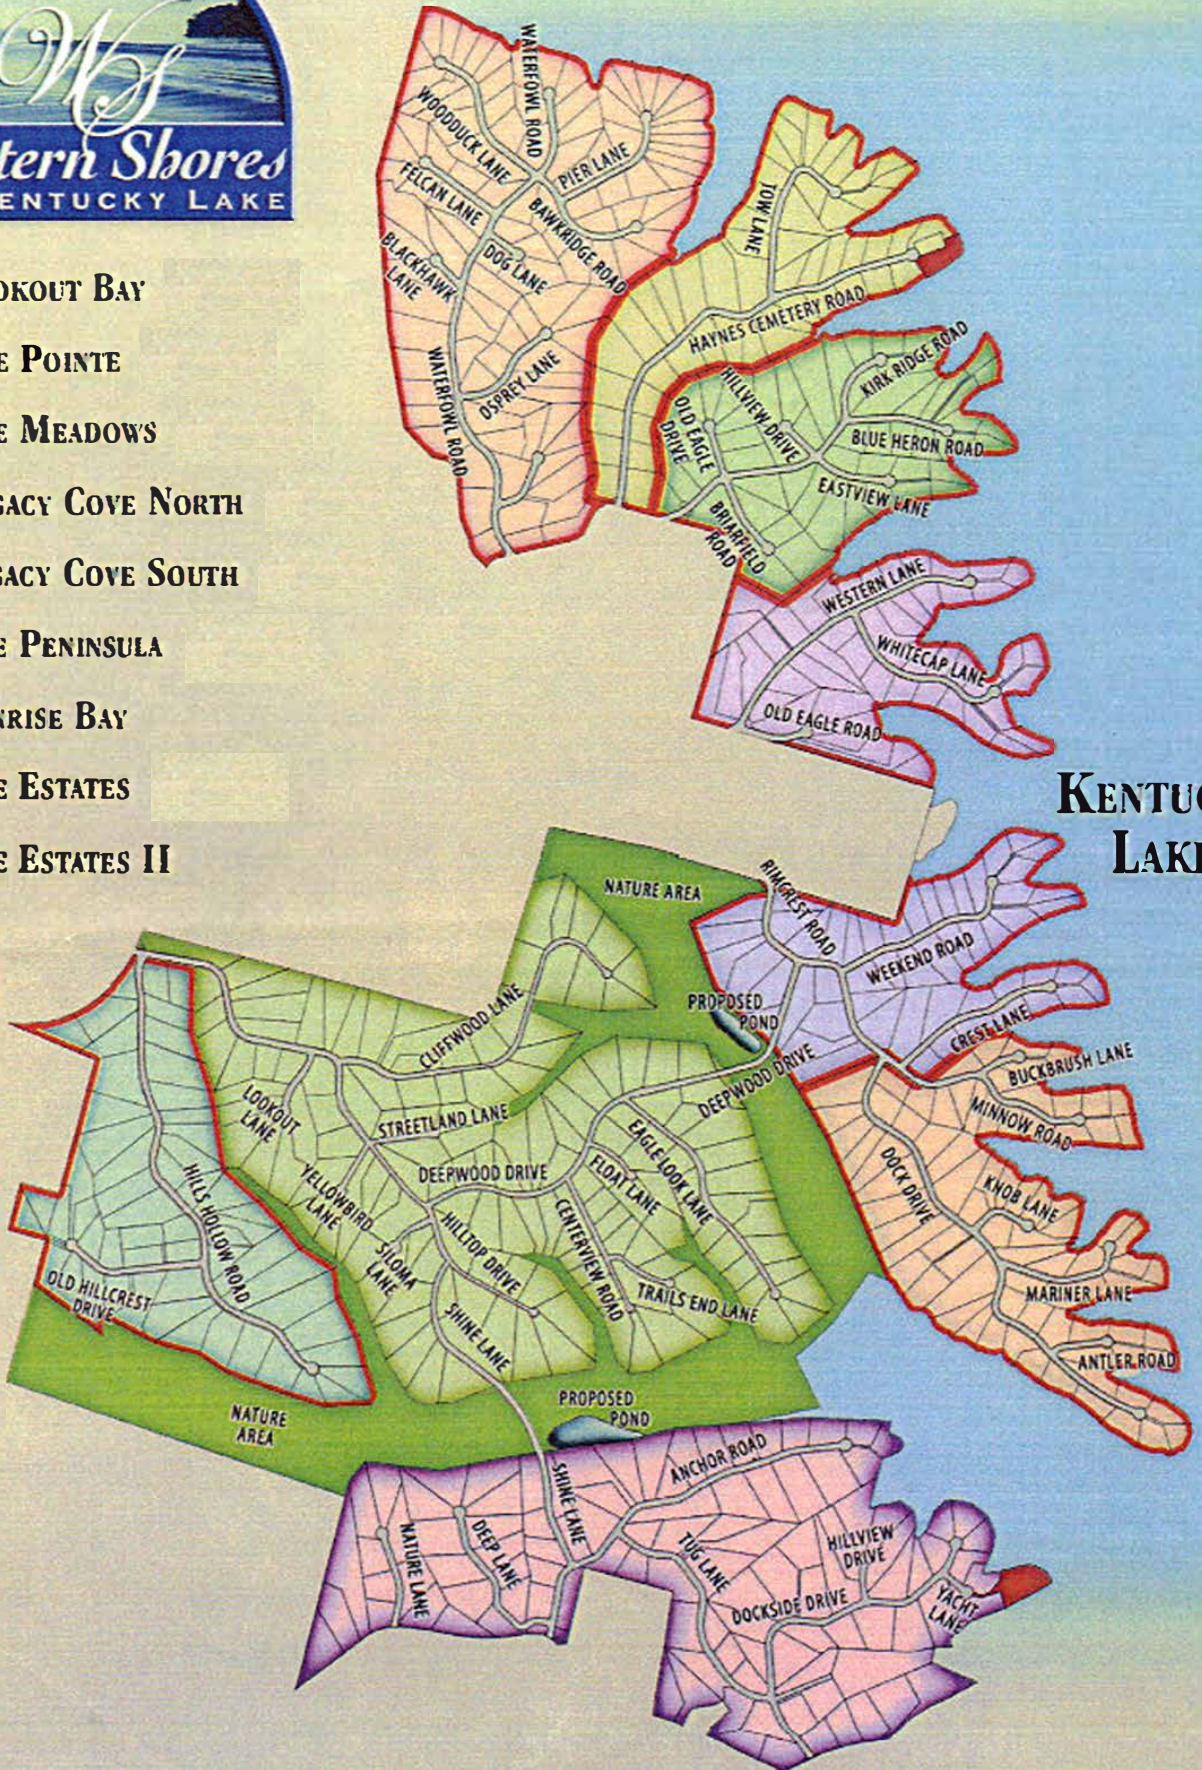

Note: This is the original development map.
Some street names have changed

- LOOKOUT BAY
- THE POINTE
- THE MEADOWS
- LEGACY COVE NORTH
- LEGACY COVE SOUTH
- THE PENINSULA
- SUNRISE BAY
- THE ESTATES
- THE ESTATES II

KENTUCKY LAKE